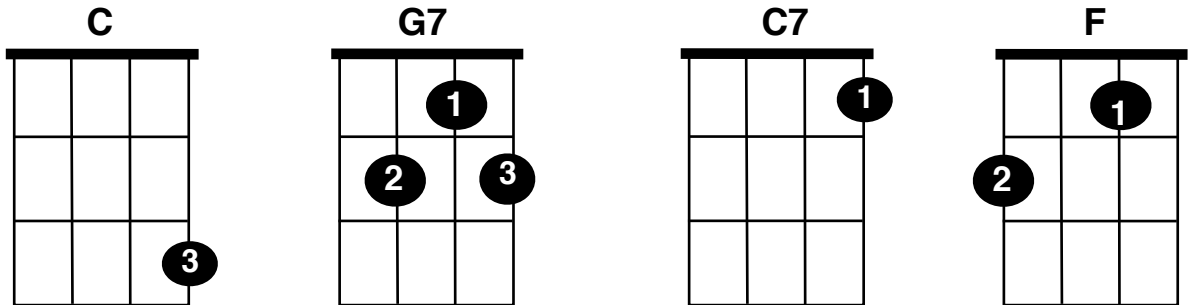

Strum: / / ^ ^ /
 1 2&(3)&4

/ = downstrum
 ^ = upstrum
 (3) = ghost downstroke, no strum
 fr = fret position (chord inversions)

Verse 1:

Mama don't want no gin because it makes her sin (x3)
 All she wants is brandy handy once in a while
 (repeat chorus)

Verse 2:

Mama don't want whisky because it makes her frisky (x3)
 All she wants is brandy handy once in a while
 (repeat chorus)

Verse 3:

Mama don't want no rum because it makes her dumb (x3)
 All she wants is brandy handy once in a while
 (repeat chorus x 2, repeat last line)

Chord sequence (chorus & verse):

C			
		G7	
C	C7	F	
G7		C	

Chords:

Chord inversions: