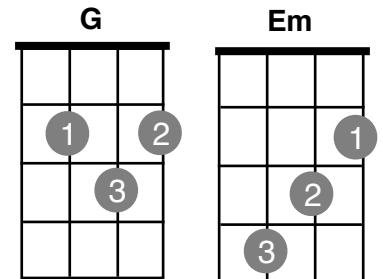

**Mansfield Royal Visit** (Words & music by Clive Harvey / © Free Reed Music 1977)

Intro/link/ ending:	5	5	7	5	3	0	2	0
	3	3					0	2
	2	2					1	0
	0	0		0			0	2

G Em G D7 G  
 A week ago last leap year I had a strange, strange dream  
 G B7 C Cm G A7 D7  
 It haunted me relentlessly, oh dear, what can it mean?  
 G Em G D7 G  
 Maybe I'd been drinking, I really can't be sure  
 G B7 C Cm G A7 D7  
 But every time I closed my eyes this is what I saw

G Am D7  
 Chorus: Queen Victoria riding a motorbike  
 Am D7 G D7 G  
 Up and down the cobbled streets of Mansfield town  
 G Am D7  
 Black goggles made of lace strapped around her royal face  
 NC...  
 Wearing her mourning veil the wrong way round (link)

Repeat chorus/link

She crashed into a bread van, her face got slightly bruised  
 She grabbed the driver by the throat saying "We are not amused!"  
 A policeman then approached them with notebook and pencil point  
 With one hand she demolished him, with the other she rolled a joint

Repeat chorus

G D7 G B7 Em  
 God save our gracious queen, see her revving her machine

Repeat chorus/ending

NC = no chord  
 Rhythm: jaunty swing  
 NOTE: feel free to finger chord shapes your own way. The standard fingering shown is not compulsory!  
 Follow the link on Ukulele Tabs & play along with the video.