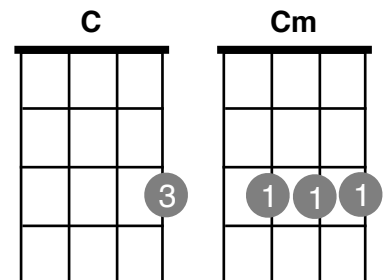

**Mansfield Royal Visit** (Words & music by Clive Harvey / © Free Reed Music 1977)

Intro/link/ ending:	5	5	7	5	3	0	2	0
	3	3					0	2
	2	2					1	0
	0	0		0			0	2

G Em G D7 G  
 A week ago last leap year I had a strange, strange dream  
 G B7 C Cm G A7 D7  
 It haunted me relentlessly, oh dear, what can it mean?  
 G Em G D7 G  
 Maybe I'd been drinking, I really can't be sure  
 G B7 C Cm G A7 D7  
 But every time I closed my eyes this is what I saw

G Am D7  
 Chorus: Queen Victoria riding a motorbike  
 Am D7 G D7 G  
 Up and down the cobbled streets of Mansfield town  
 G Am D7  
 Black goggles made of lace strapped around her royal face  
 NC...  
 Wearing her mourning veil the wrong way round (link)

Repeat chorus/link

She crashed into a bread van, her face got slightly bruised  
 She grabbed the driver by the throat saying "We are not amused!"  
 A policeman then approached them with notebook and pencil point  
 With one hand she demolished him, with the other she rolled a joint

Repeat chorus

G D7 G B7 Em  
 God save our gracious queen, see her revving her machine

Repeat chorus/ending

NC = no chord  
 Rhythm: jaunty swing  
 NOTE: feel free to finger chord shapes your own way. The standard fingering shown is not compulsory!  
 Follow the link on Ukulele Tabs & play along with the video.