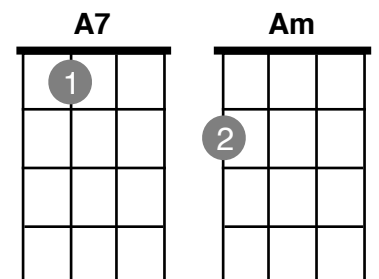

G Am D7  
 Chorus: Queen Victoria riding a motorbike  
 Am D7 G D7 G  
 Up and down the cobbled streets of Mansfield town  
 G Am D7  
 Black goggles made of lace strapped around her royal face  
 NC...  
 Wearing her mourning veil the wrong way round (link)

She should have been in mourning for Prince Albert, not long dead  
 But there she was in Mansfield on a motorbike instead  
 Her long black gown was covered in studs, she looked a little bit naughty  
 Sitting astride a Yamaha — vintage 1840

Repeat chorus/link

She crashed into a bread van, her face got slightly bruised  
 She grabbed the driver by the throat saying "We are not amused!"  
 A policeman then approached them with notebook and pencil point  
 With one hand she demolished him, with the other she rolled a joint

Repeat chorus

G D7 G B7 Em  
 God save our gracious queen, see her revving her machine

Repeat chorus/ending

NC = no chord  
 Rhythm: jaunty swing  
 NOTE: feel free to finger chord shapes your own way. The standard fingering shown is not compulsory!  
 Follow the link on Ukulele Tabs & play along with the video.