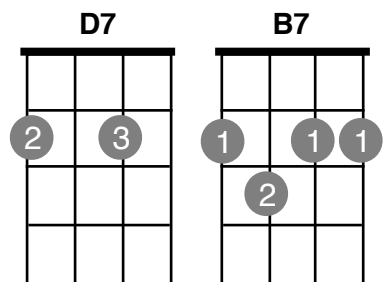

**Mansfield Royal Visit** (Words & music by Clive Harvey / © Free Reed Music 1977)

Intro/link/ ending:	5	5	7	5	3	0	2	0
	3	3					0	2
	2	2					1	0
	0	0		0			0	2

G Em G D7 G  
 A week ago last leap year I had a strange, strange dream  
 G B7 C Cm G A7 D7  
 It haunted me relentlessly, oh dear, what can it mean?  
 G Em G D7 G  
 Maybe I'd been drinking, I really can't be sure  
 G B7 C Cm G A7 D7  
 But every time I closed my eyes this is what I saw

G Am D7  
 Chorus: Queen Victoria riding a motorbike  
 Am D7 G D7 G  
 Up and down the cobbled streets of Mansfield town  
 G Am D7  
 Black goggles made of lace strapped around her royal face  
 NC...  
 Wearing her mourning veil the wrong way round (link)

Repeat chorus/link

She crashed into a bread van, her face got slightly bruised  
 She grabbed the driver by the throat saying "We are not amused!"  
 A policeman then approached them with notebook and pencil point  
 With one hand she demolished him, with the other she rolled a joint

Repeat chorus

G D7 G B7 Em  
 God save our gracious queen, see her revving her machine

Repeat chorus/ending

NC = no chord  
 Rhythm: jaunty swing  
 NOTE: feel free to finger chord shapes your own way. The standard fingering shown is not compulsory!  
 Follow the link on Ukulele Tabs & play along with the video.