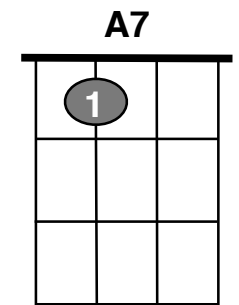

Ode To Joy (Beethoven)

Ukulele arrangement by Clive Harvey

F / / /	C7 / / /	F / / / / /	C7 /
0 0 1 3	3 1 0	0 0	
4		3	1 1 3
4			3 3

F / / /	C7 / / /	F / / / /	C7 /	F /
0 0 1 3	3 1 0	0		
	3	1 1 3	3	1 1

C7 /	F /	C7 /	F /	C7 /	A7 /	G7 /	C7 /
0	0 1 0	0 1 0	0 1 0	0 1 0			
3	1	3	1	3	3	1 3	0

F / / /	C7 / / /	F / / / /	C7 /	F -
0 0 1 3	3 1 0	0		
	3	1 1 3	3	1 1

	= repeat section	/ = strum	- = rest (no strum)
--	------------------	-----------	---------------------

HINT:
Don't try to play chords & tune at same time!