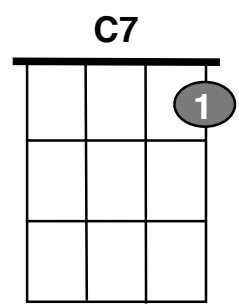

Ode To Joy (Beethoven)

Ukulele arrangement by Clive Harvey

F / / /	C7 / / /	F / / / / /	C7 /
0 0 1 3	3 1 0	0 0	
4		3	1 1 3
4			3 3

F / / /	C7 / / /	F / / / /	C7 /	F /
0 0 1 3	3 1 0	0		
	3	1 1 3	3	1 1

C7 /	F /	C7 /	F /	C7 /	A7 /	G7 /	C7 /
0	0 1 0	0 1 0	0 1 0	0 1 0			
3	1	3	1	3	3	1 3	0

F / / /	C7 / / /	F / / / /	C7 /	F -
0 0 1 3	3 1 0	0		
	3	1 1 3	3	1 1

	= repeat section	/ = strum	- = rest (no strum)
--	------------------	-----------	---------------------

HINT:
Don't try to play chords & tune at same time!