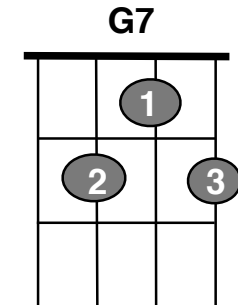

Ode To Joy (Beethoven)

Ukulele arrangement by Clive Harvey

F / / /	C7 / / /	F / / / / /	C7 /
0 0 1 3	3 1 0	0 0	
4		3	1 1 3
4			3 3

F / / /	C7 / / /	F / / / /	C7 /	F /
0 0 1 3	3 1 0	0		
	3	1 1 3	3	1 1

C7 /	F /	C7 /	F /	C7 /	A7 /	G7 /	C7 /
0	0 1 0	0 1 0	0 1 0	0 1 0			
3	1	3	1	3	3	1 3	0

F / / /	C7 / / /	F / / / /	C7 /	F -
0 0 1 3	3 1 0	0		
	3	1 1 3	3	1 1

	= repeat section	/ = strum	- = rest (no strum)
--	------------------	-----------	---------------------

HINT:
Don't try to play chords & tune at same time!