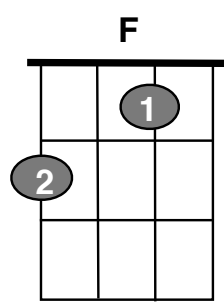

Ode To Joy (Beethoven)

Ukulele arrangement by Clive Harvey

F / / /	C7 / / /	F / / / / /	C7 /
0 0 1 3	3 1 0	0 0	
4		3	1 1 3
4			3 3

F / / /	C7 / / /	F / / / /	C7 /	F /
0 0 1 3	3 1 0	0		
	3	1 1 3	3	1 1

C7 /	F /	C7 /	F /	C7 /	A7 /	G7 /	C7 /
0	0 1 0	0 1 0	0 1 0	0 1 0			
3	1	3	1	3	3	1 3	0

F / / /	C7 / / /	F / / / /	C7 /	F -
0 0 1 3	3 1 0	0		
	3	1 1 3	3	1 1

	= repeat section	/ = strum	- = rest (no strum)
--	------------------	-----------	---------------------

HINT:
Don't try to play chords & tune at same time!